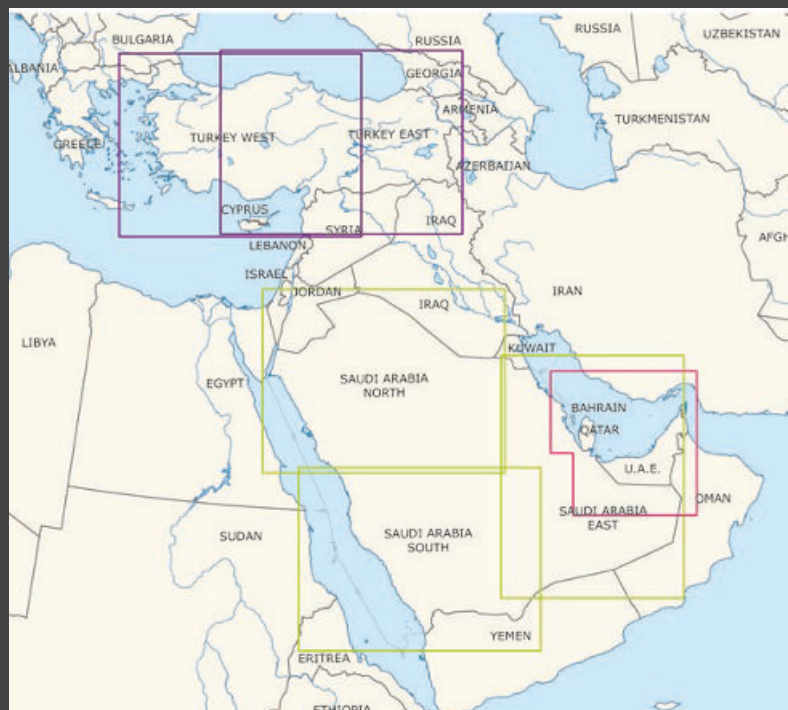

Coverage 1:1.000.000, Türkiye, Saudi Arabia, U.A.E., Bahrain & Qatar