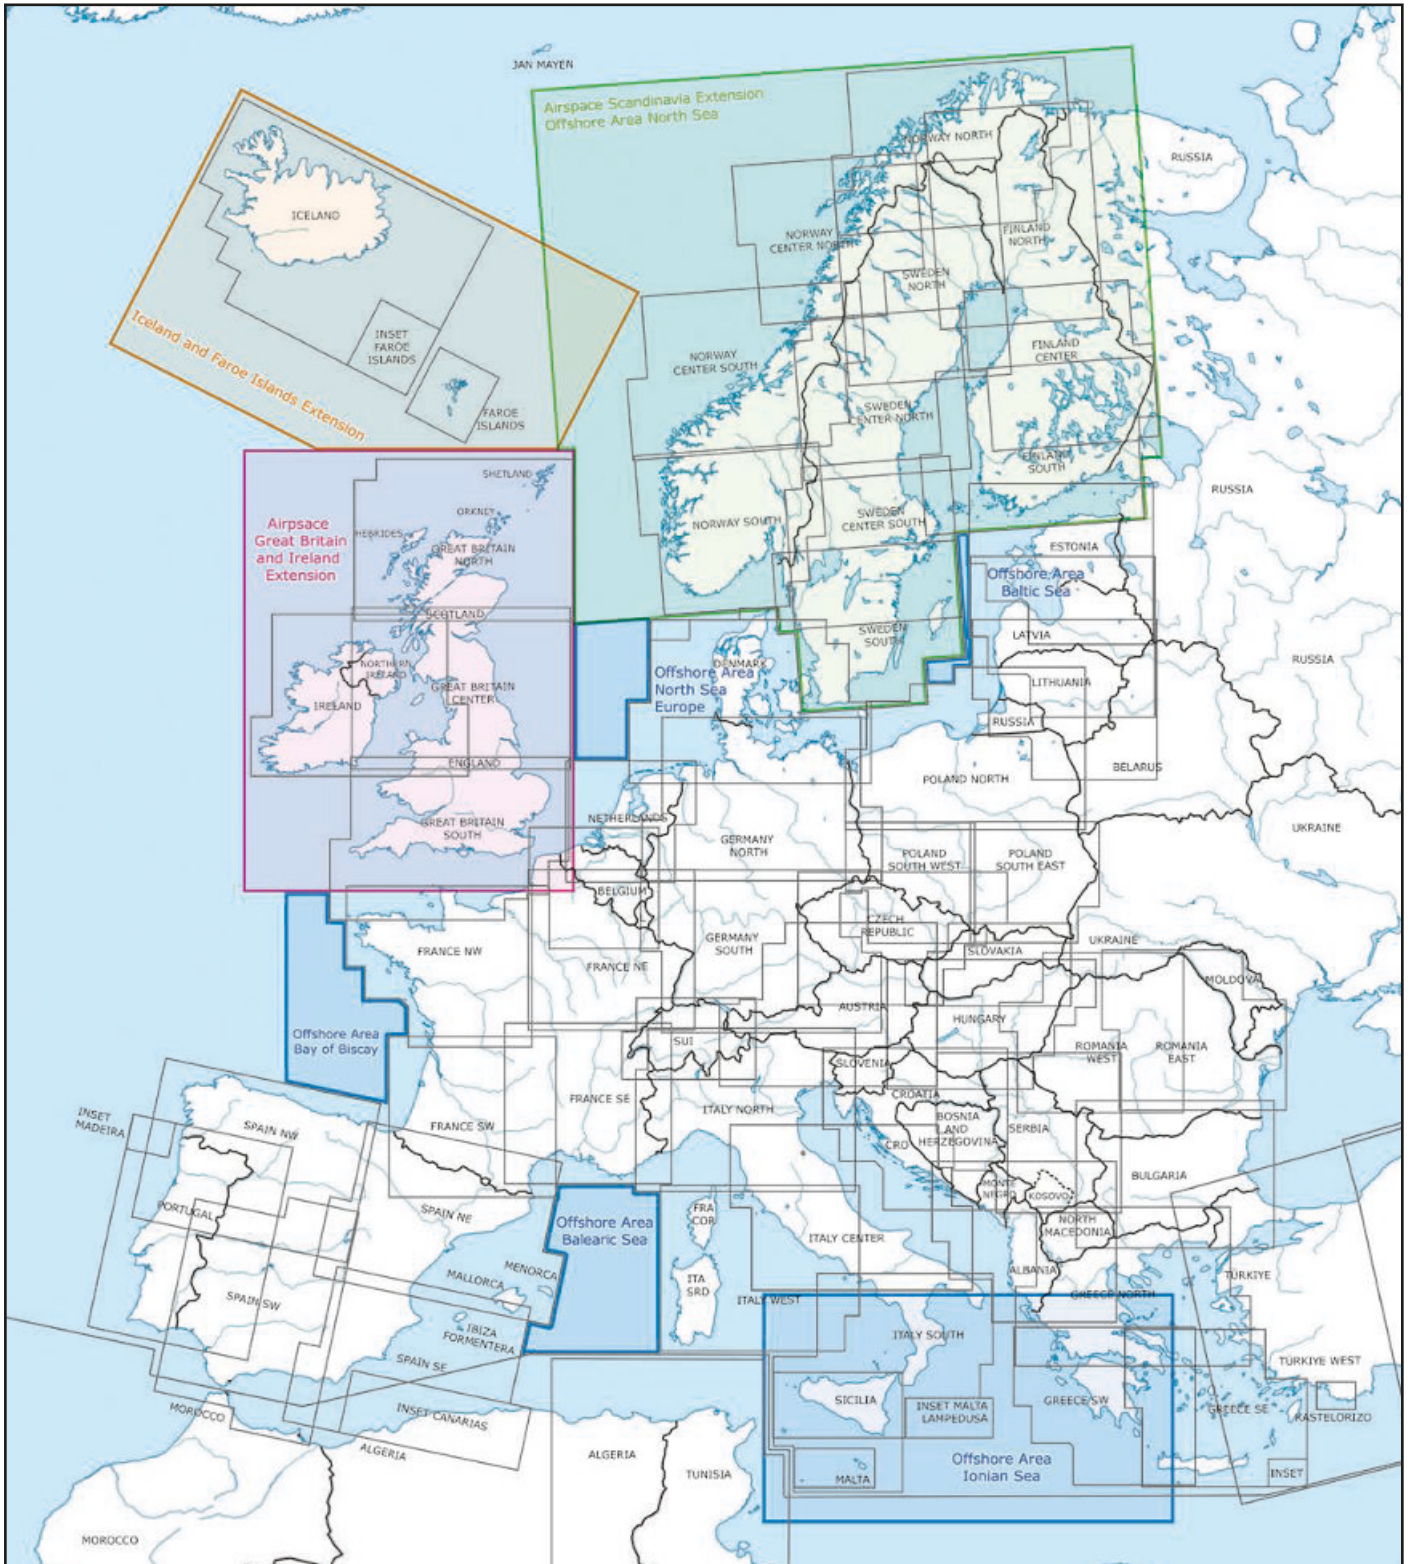

Offshore Area North Sea
Europe Extension

Offshore Area Baltic Sea
Extension

Offshore Area
Iceland Extension

Offshore Area
Great Britain and Ireland
Extension

Offshore Area
Bay of Biscay

Offshore Area
Balearic Sea

Austria
Slovenia
Croatia

MIDDLE EAST SCALE 1:1.000.000

Saudi Arabia North
Saudi Arabia East
Saudi Arabia South
Türkiye East
Türkiye West
UAE & Qatar & Bahrain

NEW NORTH AFRICA SCALE 1:1.000.000

Morocco
Western Sahara
Algeria
Tunisia
Libya
Egypt

VFR CHART BUNDLES

FULL EUROPE COVERAGE VFR 500k BUNDLE

Austria, Albania, Belgium, Bosnia Herzegovina, Bulgaria, Czechia, Croatia, Denmark, Estonia, Finland, France, Germany, Great Britain, Greece, Hungary, Ireland, Iceland and Faroe Islands, Italy, Kosovo, Latvia, Lithuania, Luxembourg, Malta, Montenegro, Netherlands, North Macedonia, Norway, Poland, Portugal, Romania, Serbia, Slovakia, Spain, Sweden, Switzerland **NEW incl. Offshore Areas**

FULL EUROPE COVERAGE VFR 500k BUNDLE (GRAPHIC WITH OFFSHORE AREAS)

CENTRAL EUROPE COVERAGE VFR 500k BUNDLE

Austria, Belgium, Bosnia Herzegovina, Czechia, Croatia, Denmark, France, Germany, Hungary, Italy, Luxembourg, Malta, Netherlands, Poland, Slovakia Switzerland