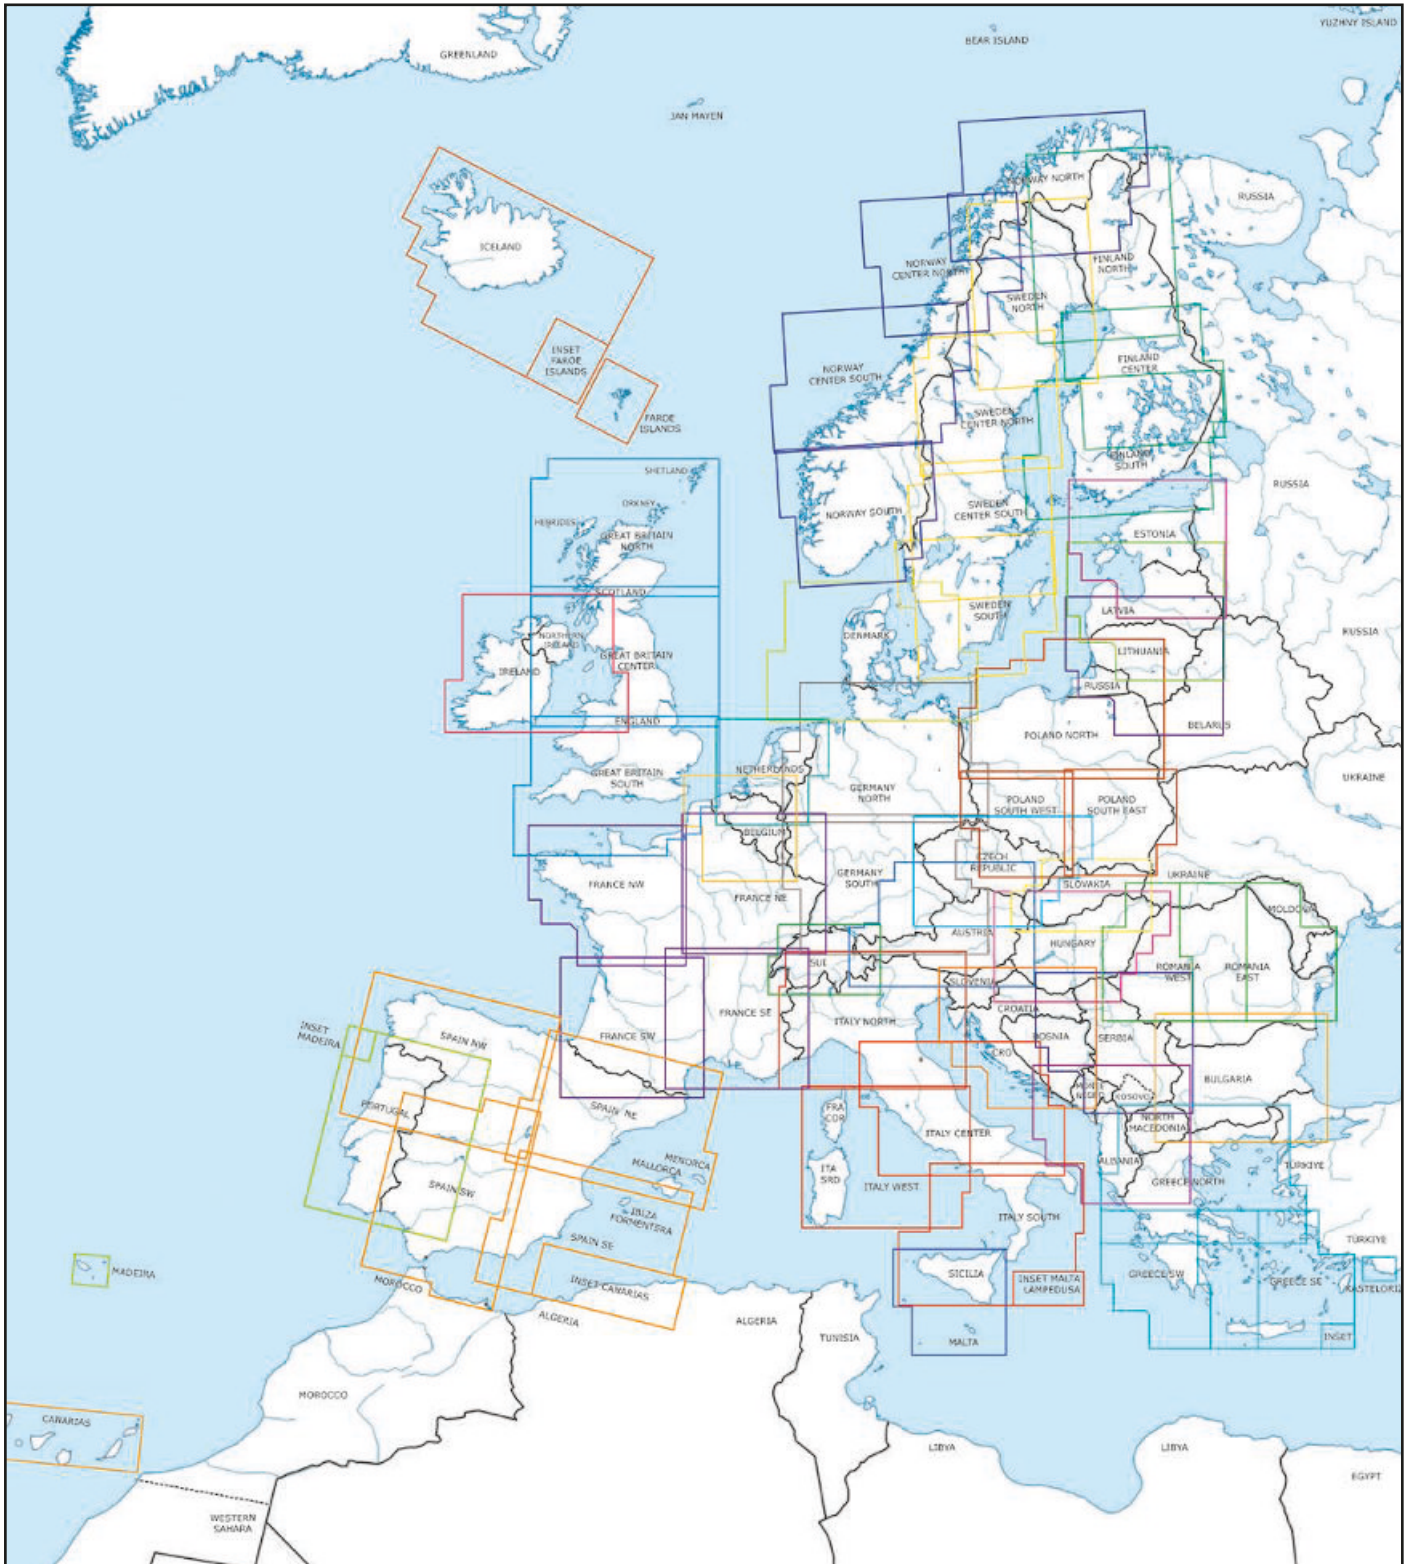

Offshore Area North Sea
Europe Extension

Offshore Area Baltic Sea
Extension

Offshore Area
Iceland Extension

Offshore Area
Great Britain and Ireland
Extension

Offshore Area
Bay of Biscay

Offshore Area
Balearic Sea

Spain North East
Spain North West
Spain South East
Spain South West
Sweden North
Sweden Center North
Sweden Center South
Sweden South
Switzerland (Liechtenstein)

AUSTRIA & SLOVENIA & CROATIA SCALE 1:200.000

Austria
Slovenia
Croatia

MIDDLE EAST SCALE 1:1.000.000

Saudi Arabia North
Saudi Arabia East
Saudi Arabia South
Türkiye East
Türkiye West
UAE & Qatar & Bahrain

NEW NORTH AFRICA SCALE 1:1.000.000

Morocco
Western Sahara
Algeria
Tunisia
Libya
Egypt

VFR CHART BUNDLES

FULL EUROPE COVERAGE VFR 500k BUNDLE

Austria, Albania, Belgium, Bosnia Herzegovina, Bulgaria, Czechia, Croatia, Denmark, Estonia, Finland, France, Germany, Great Britain, Greece, Hungary, Ireland, Iceland and Faroe Islands, Italy, Kosovo, Latvia, Lithuania, Luxembourg, Malta, Montenegro, Netherlands, North Macedonia, Norway, Poland, Portugal, Romania, Serbia, Slovakia, Spain, Sweden, Switzerland **NEW incl. Offshore Areas**