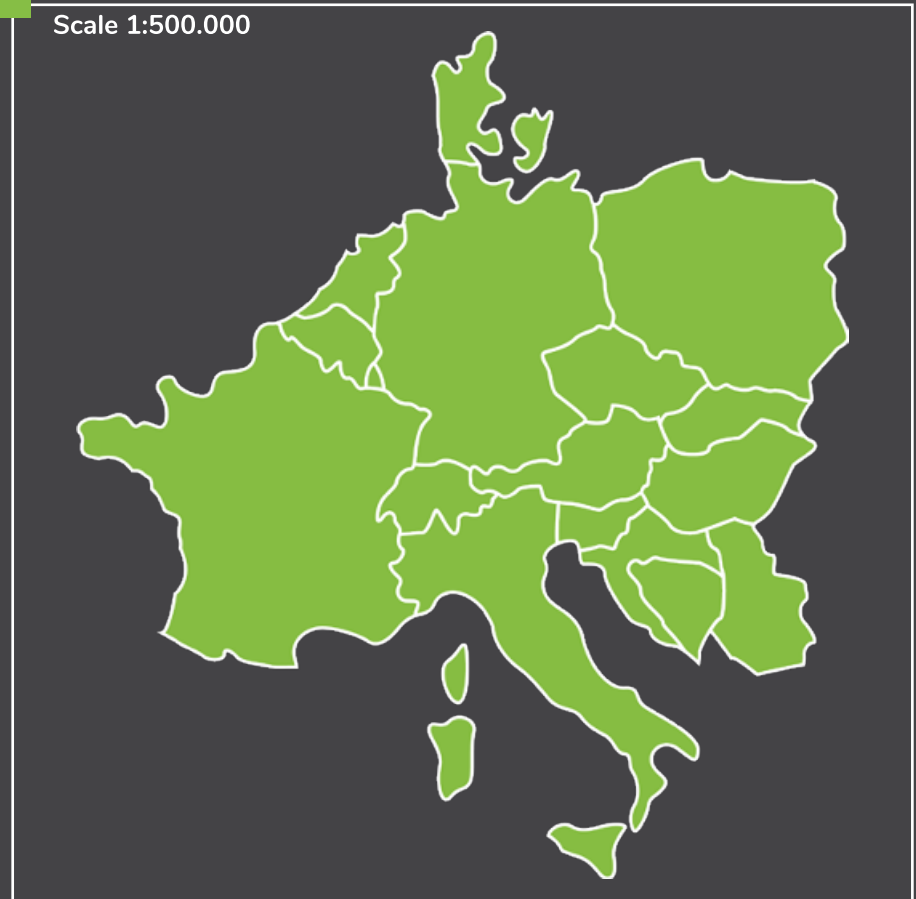

ROGERS DATA COVERAGE

■ Full Europe 1:500.000 NEW Bundle incl.

Offshore Area North Sea
Scandinavia Extension

Offshore Area North Sea
Europe Extension

Offshore Area Baltic Sea
Extension

Offshore Area
Iceland Extension

Offshore Area
Great Britain and Ireland
Extension

Offshore Area
Bay of Biscay

Offshore Area
Balearic Sea

Offshore Area
Ionian Sea

■ Central Europe 1:500.000 Bundle incl.

Austria
Belgium & Luxembourg
Czechia
Croatia
Bosnia Herzegovina
Denmark
France
Germany
Hungary
Italy
Malta
Netherlands
Poland
Slovakia
Switzerland

■ Northern Africa West Scale 1:1.000.000 Bundle incl.

Morocco
Western Sahara
Algeria
Tunisia

■ Northern Africa East Scale 1:1.000.000 Bundle incl.

Tunisia
Libya
Egypt

■ Middle East 1:1.000.000 Single Charts

Saudi Arabia
U.A.E.
Bahrain & Qatar
Türkiye

■ Austria & Slovenia 1:200.000 Bundle incl.

Austria
Slovenia

■ Croatia 1:200.000 Single Chart

■ CENTRAL EUROPE Scale 1:500.000