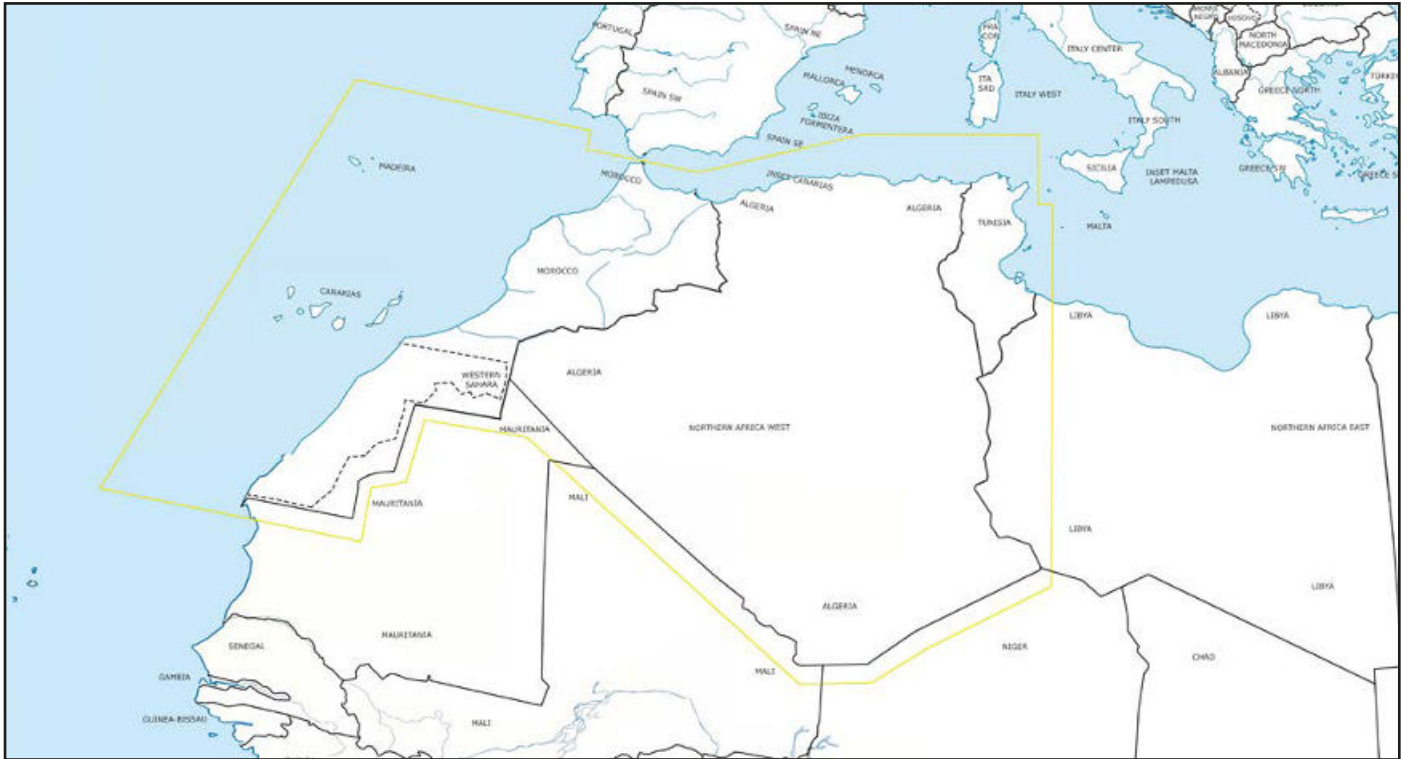

NORTHERN AFRICA WEST

VFR 1000k BUNDLE incl. Morocco, Western Sahara, Algeria, Tunisia