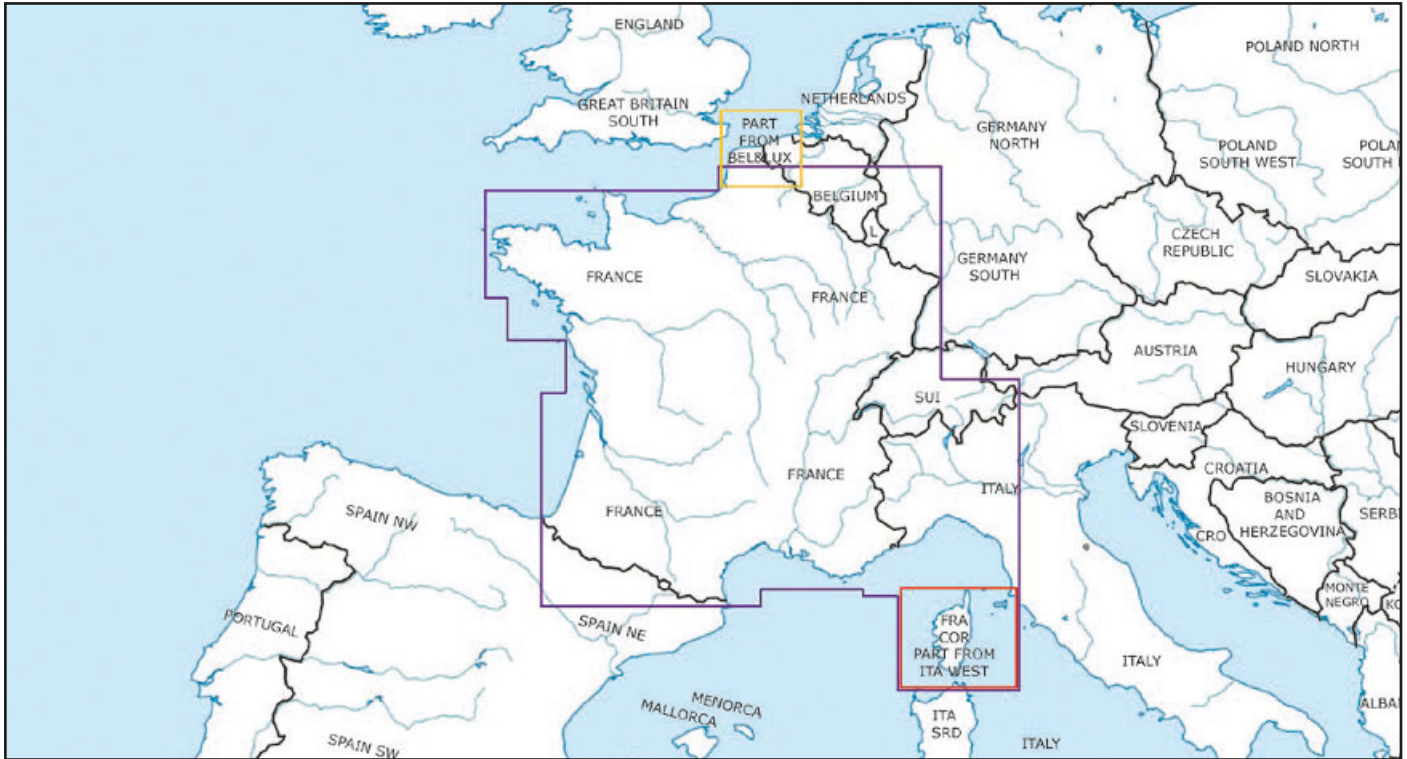

Offshore Area North Sea
Europe Extension

Offshore Area Baltic Sea
Extension

Offshore Area
Iceland Extension

Offshore Area
Great Britain and Ireland
Extension

Offshore Area
Bay of Biscay

Offshore Area
Balearic Sea

Spain North East
Spain North West
Spain South East
Spain South West
Sweden North
Sweden Center North
Sweden Center South
Sweden South
Switzerland (Liechtenstein)

AUSTRIA & SLOVENIA & CROATIA SCALE 1:200.000

SOUTH EAST EUROPE COVERAGE VFR 500k BUNDLE

Albania, Bulgaria, Greece, Kosovo, Montenegro, North Macedonia, Romania, Serbia

SCANDINAVIA COVERAGE VFR 500k BUNDLE

Finland, Norway, Sweden

NEW Airspace Scandinavia Extension

Offshore Area North Sea

GREAT BRITAIN & IRELAND VFR 500k BUNDLE

ESTONIA, LATVIA & LITHUANIA VFR 500k BUNDLE

FRANCE & CORSICA VFR 500k BUNDLE

SPAIN & PORTUGAL WITH CANARIAS, MADEIRA VFR 500k BUNDLE

ITALY & MALTA