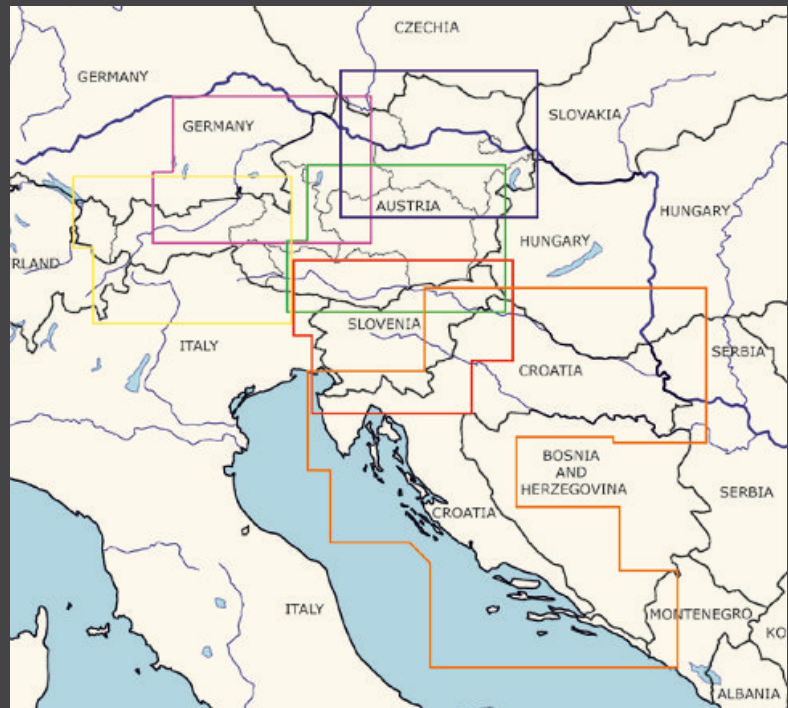

Rogers Data VFR ICAO charts are available as digital charts from market-leading and popular aeronautical navigation app- and software providers as well as for build-in navigation devices (GeoTiffs).

All **Rogers Data** VFR ICAO charts are available with the current edition at the beginning of the flying season, normally at the end of March / beginning of April of each year.

Rogers Data provides updates for all digital charts during the flying season, if there are significant changes in airspace structure.

Rogers Data VFR ICAO charts have a high-quality topographic map with shading and relief and uses a very detailed representation of ATS airspace structures. They are perfect for professional use.

Rogers Data VFR ICAO charts have colored altitude layers with contour lines (so-called hypsometric tints). The result is an outstanding chart image, especially in mountainous regions.

Coverage 1:200.000, Austria, Slovenia & Croatia