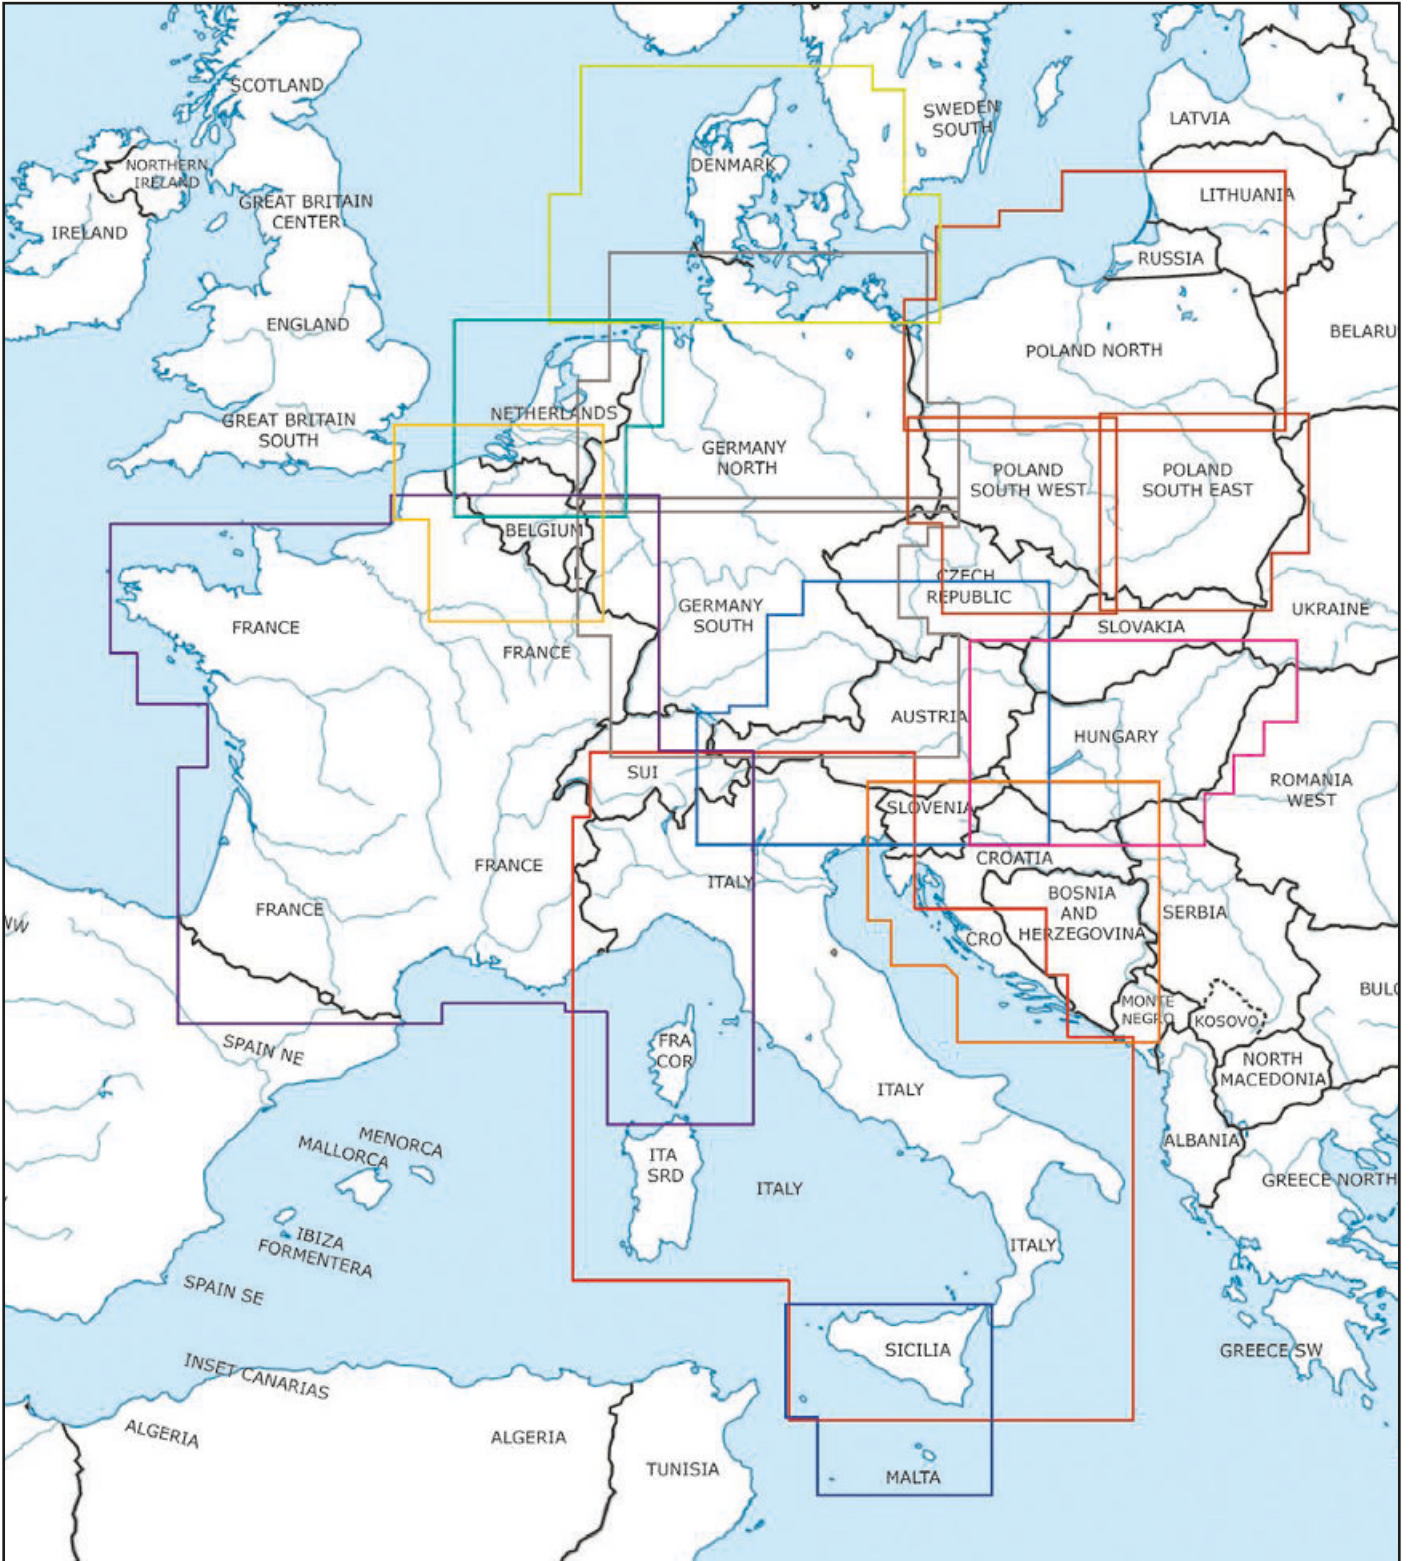

CENTRAL EUROPE COVERAGE VFR 500k BUNDLE

Austria, Belgium, Bosnia Herzegovina, Czechia, Croatia, Denmark, France, Germany, Hungary, Italy, Luxembourg, Malta, Netherlands, Poland, Slovakia Switzerland