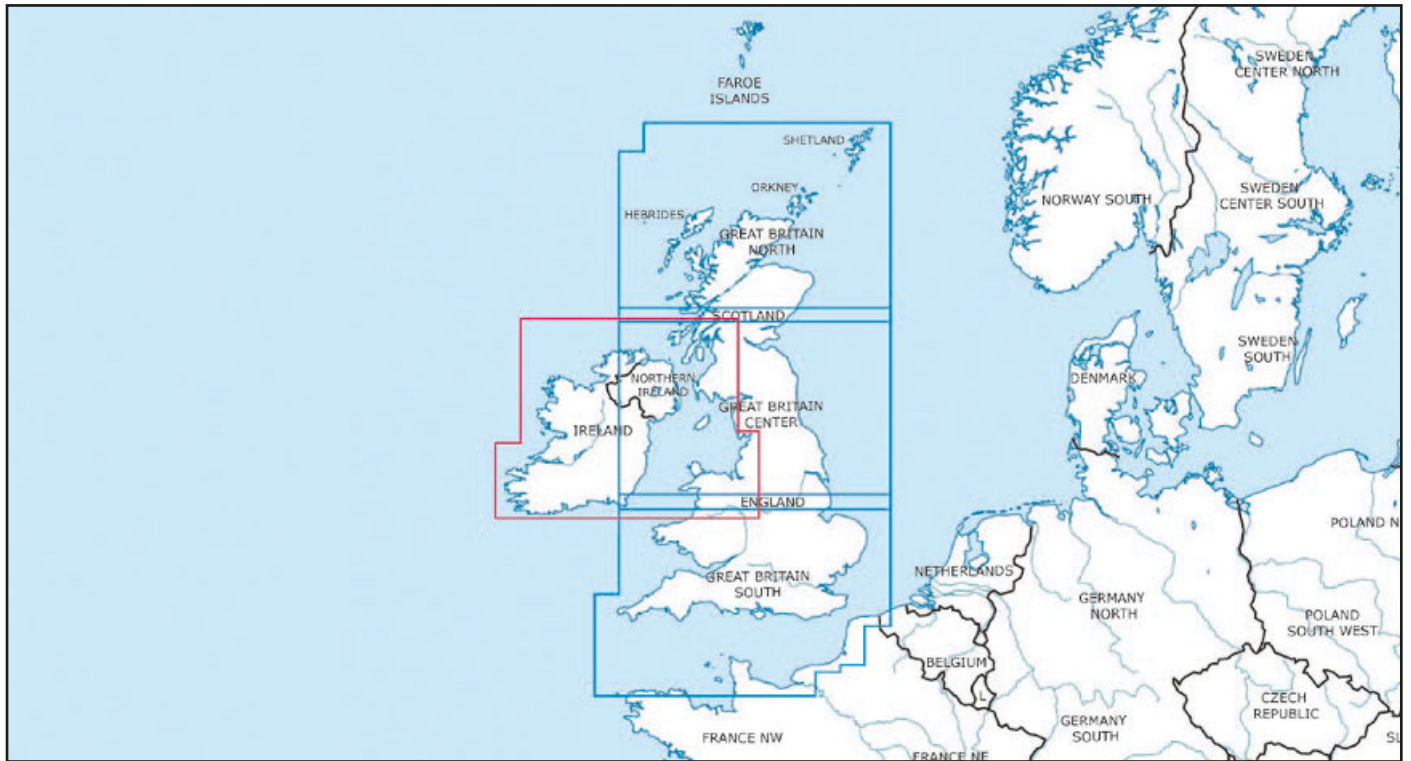

Offshore Area North Sea
Europe Extension

Offshore Area Baltic Sea
Extension

Offshore Area
Iceland Extension

Offshore Area
Great Britain and Ireland
Extension

Offshore Area
Bay of Biscay

Offshore Area
Balearic Sea

FULL EUROPE COVERAGE VFR 500k BUNDLE (GRAPHIC WITH OFFSHORE AREAS)

CENTRAL EUROPE COVERAGE VFR 500k BUNDLE

Austria, Belgium, Bosnia Herzegovina, Czechia, Croatia, Denmark, France, Germany, Hungary, Italy, Luxembourg, Malta, Netherlands, Poland, Slovakia Switzerland

SOUTH EAST EUROPE COVERAGE VFR 500k BUNDLE

Albania, Bulgaria, Greece, Kosovo, Montenegro, North Macedonia, Romania, Serbia

SCANDINAVIA COVERAGE VFR 500k BUNDLE

Finland, Norway, Sweden

NEW Airspace Scandinavia Extension

Offshore Area North Sea

GREAT BRITAIN & IRELAND VFR 500k BUNDLE

ESTONIA, LATVIA & LITHUANIA VFR 500k BUNDLE

FRANCE & CORSICA VFR 500k BUNDLE

SPAIN & PORTUGAL WITH CANARIAS, MADEIRA VFR 500k BUNDLE

ITALY & MALTA